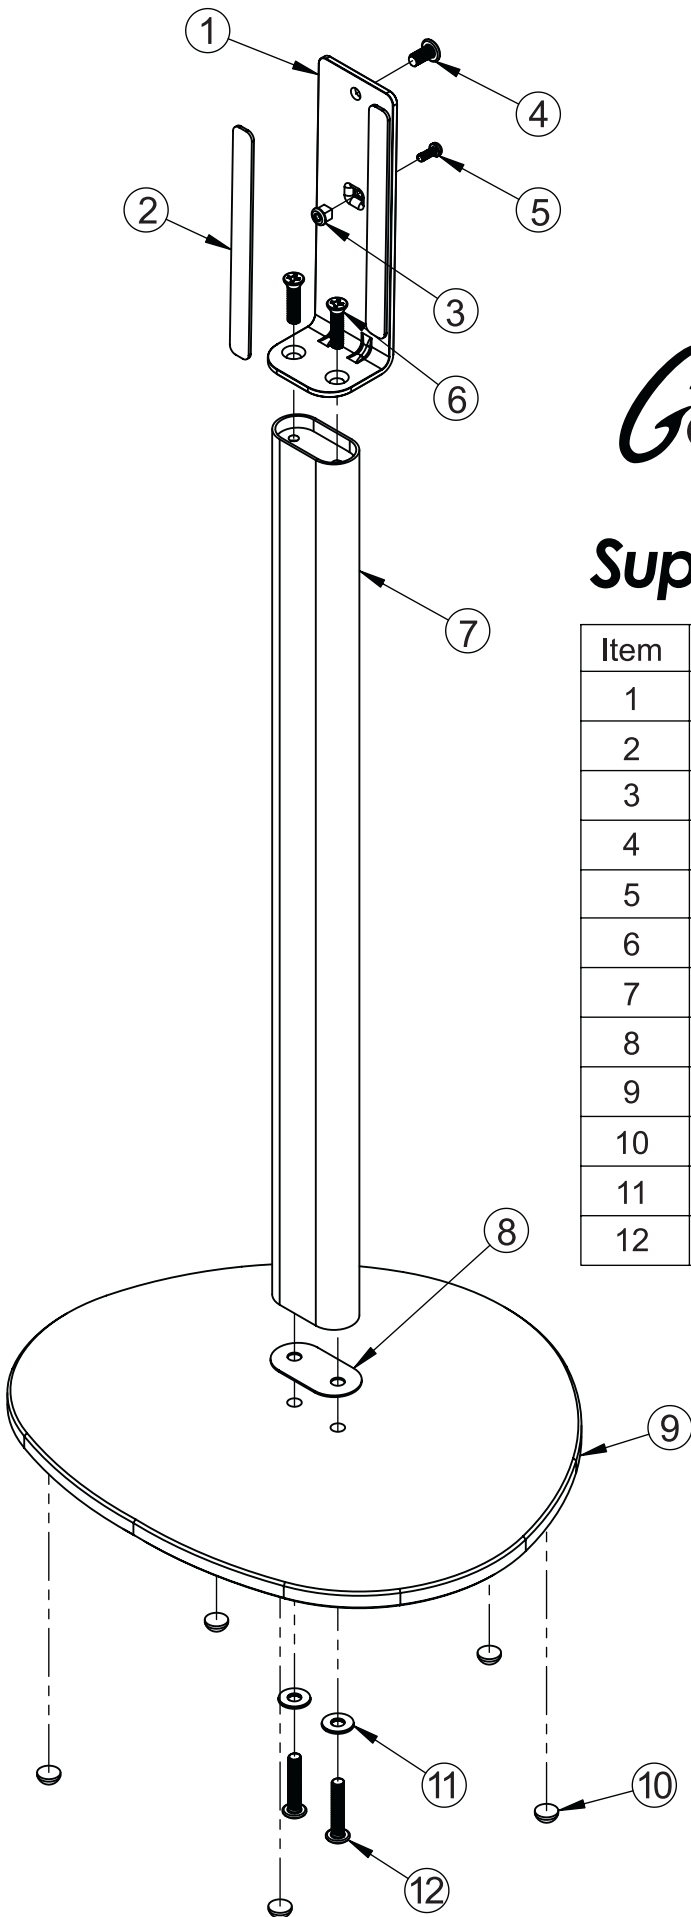

GoldenEar Technology™

A Passion for Sonic Perfection™

SuperStand™ 50 Floor Stand for SuperSat™ 50

Item	Part Name	Q'ty
1	"L" Bracket	2
2	Gasket Strip	4
3	Square Nut	2
4	Screw 1/4"-20 x 1/2" L	2
5	Screw M4 x 10mm L	2
6	Screw 1-4"-20 x 1" L	4
7	Pole	2
8	PVC Washer	2
9	Glass Base	2
10	Rubber feet	10
11	Plastic Washers	4
12	Screw 1/4"-20 x 1-1/4" L	4